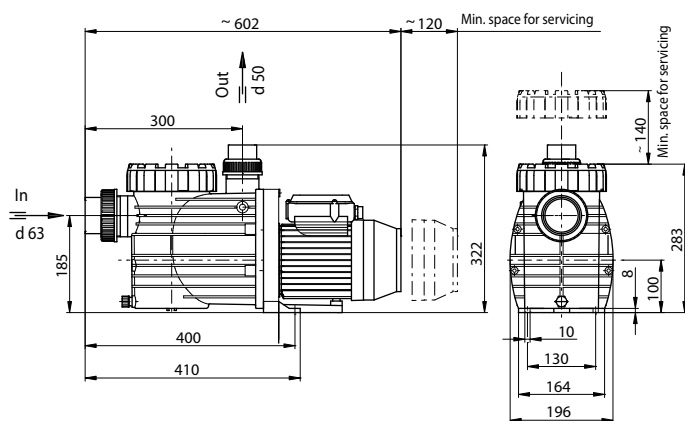

Inlet connection	50mm
Outlet connection	40mm
Motor speed – RPM	Low 1,900, Medium 2,410, High 2,850
Power Input	240 V
Power Output kW	0.75
AMPS	Low 1.2, Medium 4.6, High 6.5
Weight	9kg
Max Water Temperature	60°C