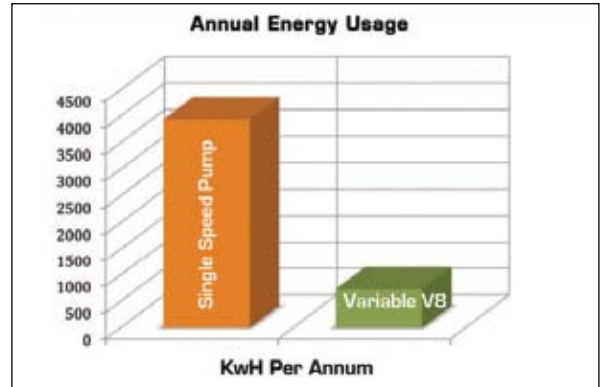

Inlet connection	50mm
Outlet connection	40mm
Motor speed – RPM	Low 1,900, Medium 2,410, High 2,850
Power Input	240 V
Power Output kW	0.75
AMPS	Low 1.2, Medium 4.6, High 6.5
Weight	9kg
Max Water Temperature	60°C