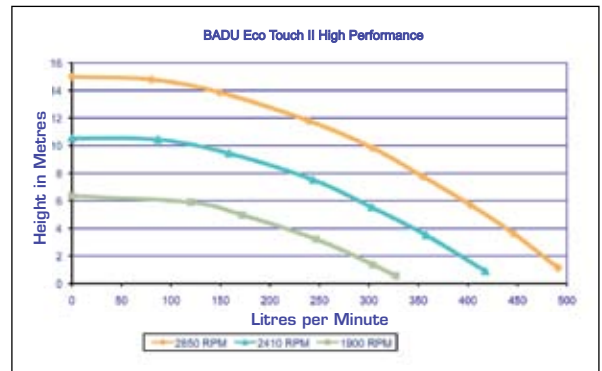

BADU[®] Eco Touch V8

The **6-STAR RATED** pump now with a variable speed circulation delivers serious power AND serious savings

Lower Energy Costs

Lower Noise Levels

Lower Carbon Footprint

German Engineered

Inlet connection	50mm
Outlet connection	40mm
Motor speed – RPM	Low 1,900, Medium 2,410, High 2,850
Power Input	240 V
Power Output kW	0.75
AMPS	Low 1.2, Medium 4.6, High 6.5
Weight	9kg
Max Water Temperature	60°C